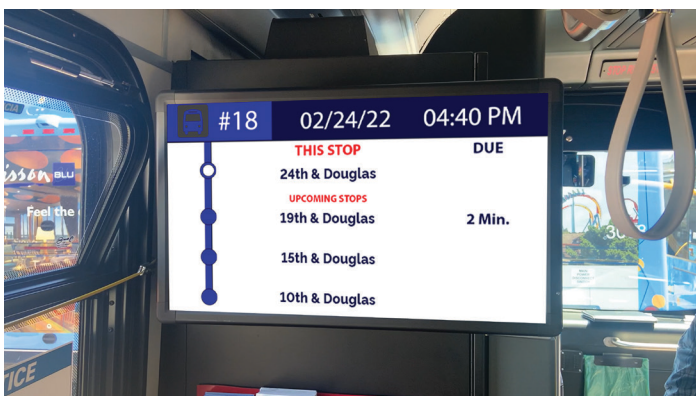

Available sizes not shown: 10.1", 15.6"