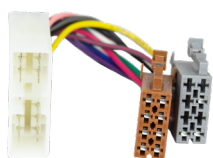

## JOHN DEERE

Speaker/Power Adapter

510817

55/60 Series Row Crop

512179

510818

512178

ISO to John Deere 13-Pin