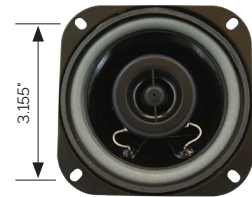

Coax Speakers

- 45 Watts max power
- 4 OHMS impedance
- Two-pin harness plug
- 1" dome tweeter