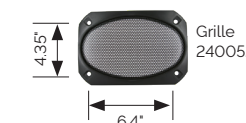

- 25 Watts max power
- 4 OHMS impedance

ITEM	PART #
4" x 6" Full-Range Speaker	220053

Grille 240052