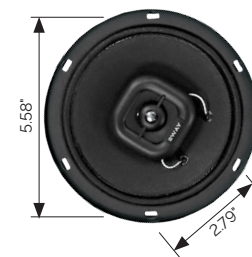

## Coax Speakers

- 45 Watts max power
- 4 OHMS impedance
- Two-pin harness plug
- 1" dome tweeter

ITEM	PART #
4" Coax Speaker	220062

- 70 Watts max power
- 1" Dome tweeter
- 4 OHMS impedance

ITEM	PART #
5" Coax Speaker	220073