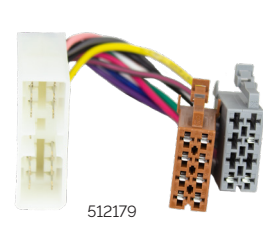

## JOHN DEERE

Speaker/Power Adapter

510817

55/60 Series Row Crop

512179

510818

512178

ISO to John Deere 13-Pin