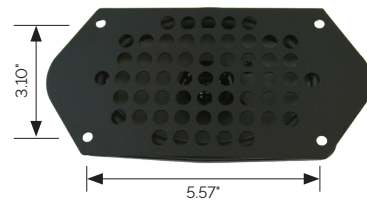

## Speakers with Grilles

- Dual-cone speaker
- 30 Watts max power
- 4 OHMS impedance

ITEM	PART #
4" One-piece speaker with grille	220078
6" One-piece speaker with grille (shown)	220026

- OEM replacement for Case/IH 86/88
- 25 Watts max power
- 4 OHMS impedance