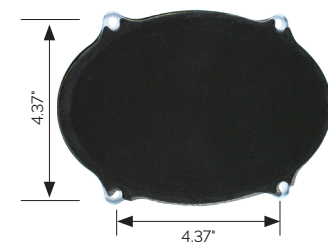

5" x 7" Full-Range Speaker

- 30 Watts max power
- 4 OHMS impedance

ITEM	PART #
5" x 7" Full-Range Speaker	220037

Reception is crucial. Stay connected with REI antennas and extension cables, available in a variety of models and lengths to fit all types of radios.