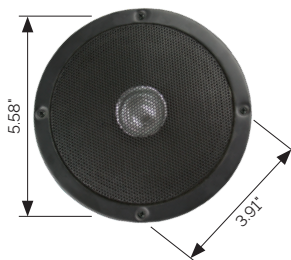

Speakers with Grilles

- Dual-cone speaker
- 30 Watts max power
- 4 OHMS impedance

ITEM	PART #
4" One-piece speaker with grille	220078
6" One-piece speaker with grille (shown)	220026