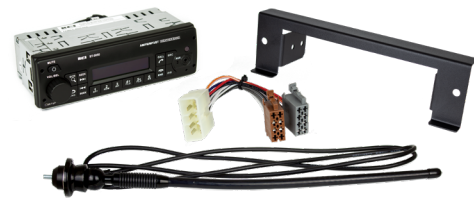

AM FM AUX WB BT

Kit includes:

- Flexible AM/FM antenna with 60' cable (210066)
- Mounting hardware

ITEM	PART #
ST-1000 Yanmar A Series Excavator Kit	760937
ST-5050 Yanmar A Series Excavator Kit	760950
ST-5050 Yanmar VI080-1, SV100-2 Excavator Kit	760955
ST-5050 Yanmar VI080-7, SV100-7 Excavator Kit	760973