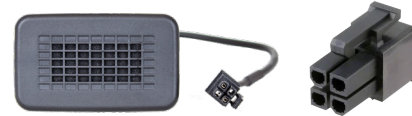

## OEM Bluetooth® Microphone

Designed to plug into Jensen surface-mount radios. See connector image for compatibility.

ITEM	PART #
4-Pin 3.5mm Microfit, 69"	480350