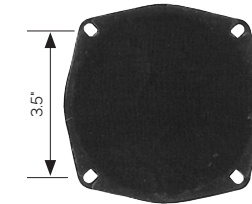

5" Speakers