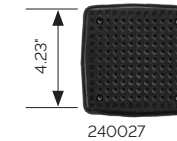

- Full-range speaker
- 30 Watts max power
- 4 OHMS impedance

ITEM	PART #
4" Speaker	220040

240027