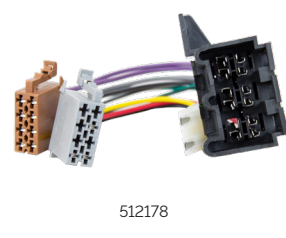

## JOHN DEERE

Speaker/Power Adapter

510817

55/60 Series Row Crop

512179

510818

512178

ISO to John Deere 13-Pin