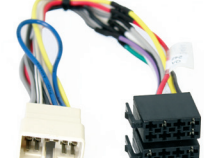

CLC Excavators

512484