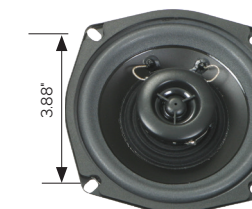

5.25" Speaker with Poly Cone