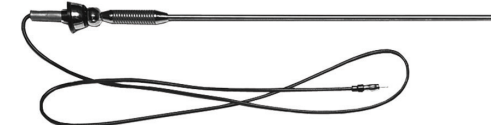

AM/FM Top/Side Antenna

Universal-Mount Antenna

- Single-section 31" steel mast
- Universal top- or side-mount/heavy-duty spring
- Includes 54" antenna cable
- Mast adjustable to 180°
- Male Motorola® plug

ITEM	PART #
AM/FM, Top/Side Universal-Mount Antenna	210098

Telescoping Antenna

Pillar-Mount Antenna

ITEM	PART #
Telescoping, Pillar-Mount Antenna with 48" cable	210018