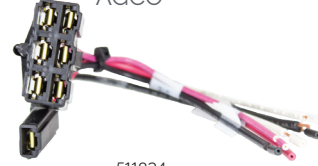

## AGCO

Speaker Power  
AGCO

511644

15" ISO Connector to bare wires

512202

D6 to Wire  
AGCO

511834