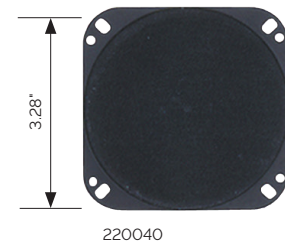

4" Square Speaker

- Full-range speaker
- 30 Watts max power
- 4 OHMS impedance

ITEM	PART #
4" Speaker	220040

240027