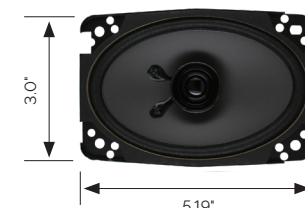

Grille 240052

4" x 6" Full-Range Speaker