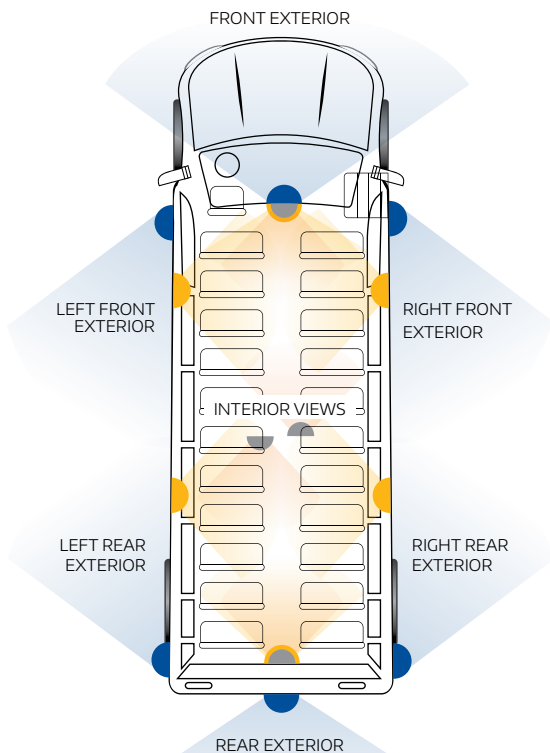

REI's technology makes it easier to spot and identify people, vehicles and incidents no matter the lighting conditions and in today's world, becomes crucial.

REI designs a variety of durable high-resolution color cameras that can be placed on the interior or exterior of your vehicle(s). Choose 1 or 2 cameras for minimal coverage or up to 8 cameras to maximize your view of activities in and around your vehicle. The number of cameras you choose affects your REI DVR purchase.

CAMERA COMPARISON

	Wedge Camera	Minibox Camera	Dome Camera	Recessed Camera	Exterior Side Mount Camera
Hi-Res color series	✓	✓	✓	✓	✓
Day/night viewing	✓	✓	✓ with optional IR illuminator	✓	✓
Microphone for audio separation in various areas of vehicle	✓	✓	✓	✓	
Intelligent IR technology for eliminating IR hot spots	✓	✓	✓ with optional IR illuminator	✓	✓
Adjustable viewing angle	✓	✓	✓		
Built-in heater					✓
Tamper proof	✓		✓	✓	✓
Waterproof					✓
Protrudes less than 1"				✓	

INTERIOR CAMERA VIEWS

EXTERIOR CAMERA VIEWS