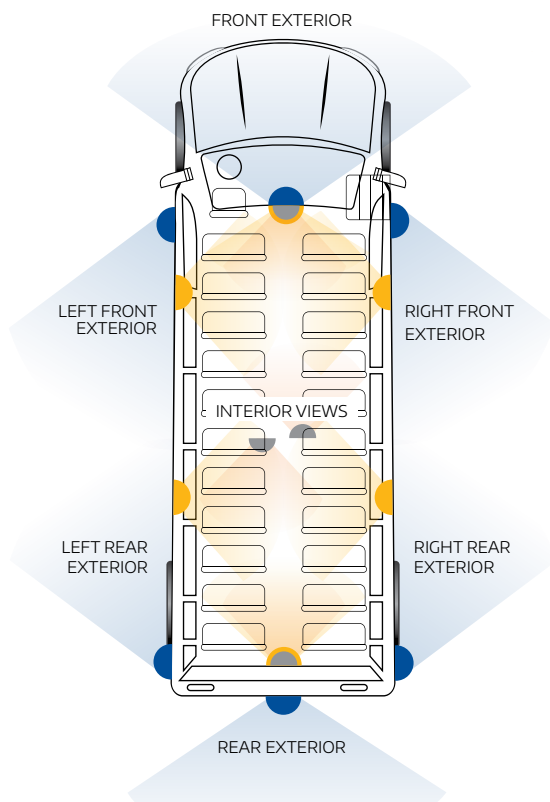

REI's technology makes it easier to spot and identify people, vehicles and incidents no matter the lighting conditions and in today's world, becomes crucial.

REI designs a variety of durable high-resolution color cameras that can be placed on the interior or exterior of your vehicle(s). Choose 1 or 2 cameras for minimal coverage or up to 8 cameras to maximize your view of activities in and around your vehicle. The number of cameras you choose affects your REI DVR purchase.

## CAMERA COMPARISON

	Wedge Camera	Minibox Camera	Dome Camera	Recessed Camera	Exterior Side Mount Camera
Hi-Res color series	✓	✓	✓	✓	✓
Day/night viewing	✓	✓	✓ with optional IR Illuminator	✓	✓
Microphone for audio separation in various areas of vehicle	✓	✓	✓	✓	
Intelligent IR technology for eliminating IR hot spots	✓	✓	✓ with optional IR Illuminator	✓	✓
Adjustable viewing angle	✓	✓	✓		
Built-in heater					✓
Tamper proof	✓		✓	✓	✓
Waterproof					✓
Protrudes less than 1"				✓	

### INTERIOR CAMERA VIEWS

### EXTERIOR CAMERA VIEWS